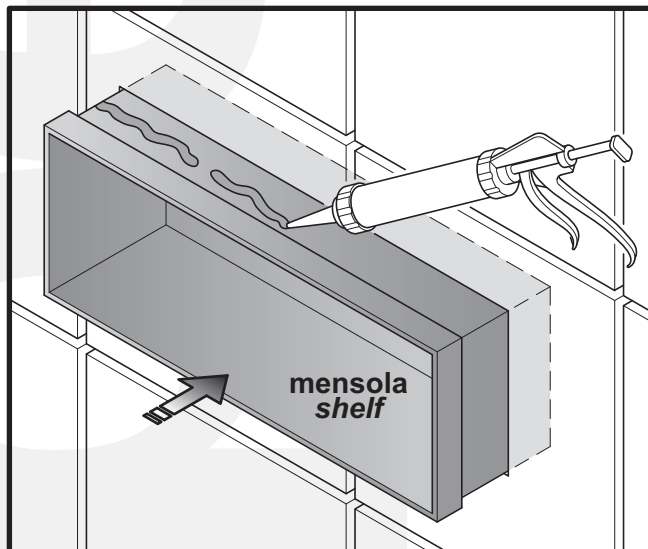

Square - Mensola a semincasso / Mensola doccia incasso totale
Semi-recessed shelf unit / Fully recessed shower shelf unit

Codici parti esterne / External parts: CRUB0977A/SP; CRUB0978A/SP; CRUB0979A/SP;
CRUB0980A/SP; CRUB0981A/SP; CRUB0982A/SP; CRUB0983A/SP; CRUB0992A/SP.

Codici parti ad incasso / Built-in parts: CRUB988; CRUB989; CRUB990; CRUB991.

3

Installazione della mensola

- siliconare i lati esterni della mensola ed inserirla nel foro del muro.

Installing the shelf

- apply silicone to the external parts of the shelf and fit it into the wall recess.