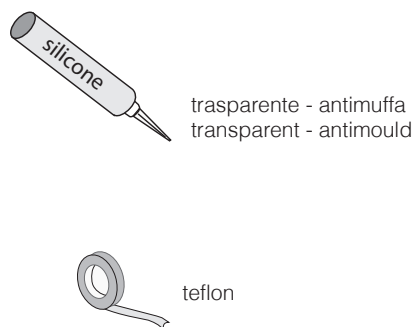

STRUMENTI
TOOLS