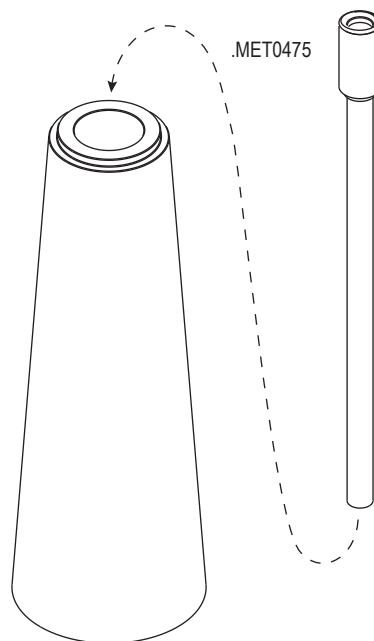

PREDISPOSIZIONE
WASHBASIN PREDISPOSITION

LAVABO INSTALLATO
WASHBASIN MOUNTED

RUBINETTO A PARETE
WALL MOUNTED TAP

RUBINETTO A PAVIMENTO
FLOOR MOUNTED TAP

<p>1</p> <p>ø 470 (18"1/2) lavabo/wasbasin</p> <p>ø 250 (9"13/16) colonna/column</p> <p>X4</p>	<p>2</p> <p>X4</p> <p>ø 8 (5/16")</p>
<p>3</p> <p>silicone</p> <p>!</p> <p>(B)</p> <p>(C)</p> <p>X4</p>	<p>4</p> <p>Per pavimenti con Moquette o su tappeti i feltri adesivi (F) non vanno applicati With carpet or carpet floors, adhesive felts (F) should not be applied</p> <p>F</p>

5

Avvitare sifone e sotto-piletta
Screw waste and counter waste

6

Infilare sifone senza spingerlo fino in fondo
Insert the waste trap without pushing it too much in depth

7

8

* N.B.: controllare che fra sottopiletta e colonna ci siano almeno 50mm.
control that the space between counter waste and column is at least 1"15/16