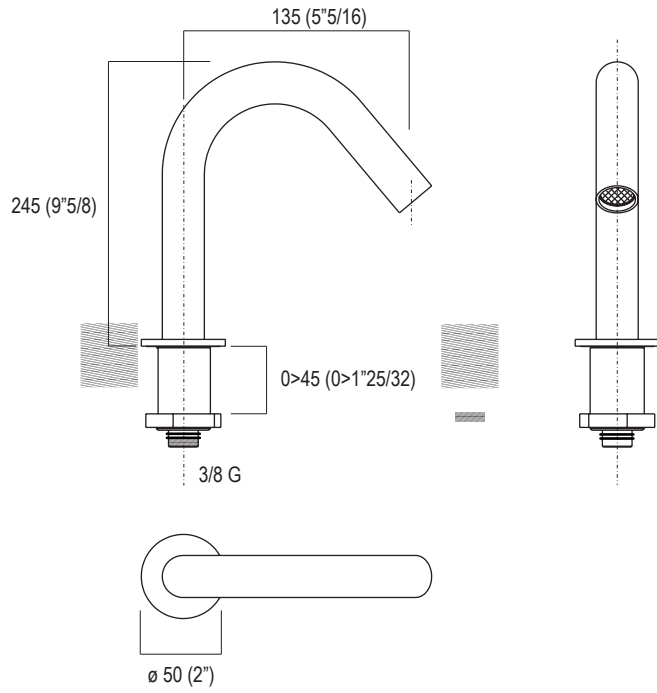

“Square” .CRUB1180 - Bocca per vasca / Bath spout

AKIT0320