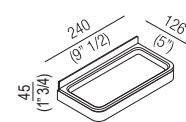

AMEM856A

Accessori / Accessories

MEMORY

AMEM85 ..... AMEM872 .....

Varie tipologie

Various types

MANUTENZIONE

Per la normale pulizia si consiglia di utilizzare detergenti di uso comune.

Si sconsiglia l'utilizzo di detergenti abrasivi, acidi e anticalcare.

NOTA

La ferramenta in dotazione permette il fissaggio degli accessori su pareti in mattoni pieni o forati e in calcestruzzo. Per pareti in cartongesso è necessario rinforzare adeguatamente la zona interessata ed eventualmente adottare sistemi di fissaggio specifici.

MAINTENANCE

For normal cleaning use common detergents.

Do not use either abrasive detergents or solvents, acids and anti limestone.

NOTE

The assembly material supplied allows the installation of the accessories on solid and hollow brick walls and on concrete walls. For plasterboard walls it is necessary to reinforce adequately the area concerned and to adopt specific fixing systems if necessary.

AMEM857

AMEM852

AMEM860

AMEM858

AMEM872

AMEM861

AMEM859

AMEM851

AMEM854

AMEM853

AMEM855

AMEM855

Agape srl

via A. Pitentino, 6 46037 Governolo
Roncoferraro (MN), Italy

T +39 0376 250311 / F +39 0376 250330

e-mail: info@agapedesign.it

www.agapedesign.it